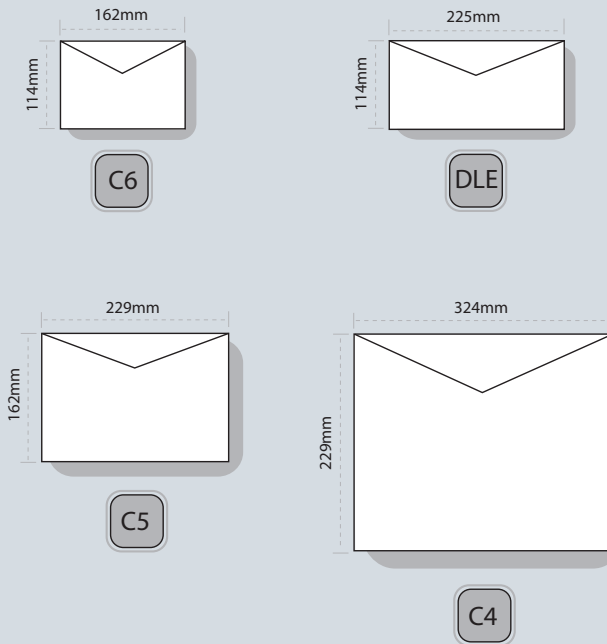

## ENVELOPE SIZES

Envelopes come in a variety of sizes, some of the most common sizes are shown below.

### When selecting envelopes points to consider are:

- Manilla vs White.
- Tropical Seal vs Self Seal (when items are to be inserted via a mailing machine the standard would be tropical seal).
- Window vs Non Window.
- Wallet flap vs side flap.
- NZ Post size requirements for bulk mailing.